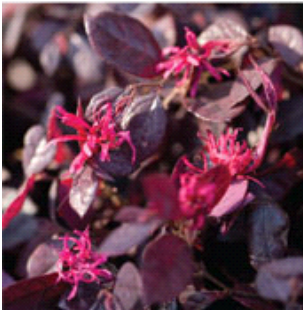

Ewe Poo Compost

Woolie B's dryer balls are made from 100% wool from local sheep. The dryer balls provide an economical way to dry clothes, reduce drying time, and last six to twelve months. Gentle enough for babies and people with sensitive skin. Add a scent with your favorite essential oil.