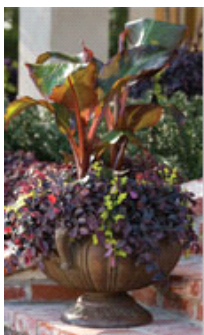

Soil Reef

Soil Reef biochar amendment uses a 2000 year-old Mayan technology to create healthy, rich soil. The porous Soil Reef creates a habitat for microorganisms to thrive, increasing water and nutrient retention. The results are bigger and healthier plants with less fertilizer and water. One application last a lifetime.