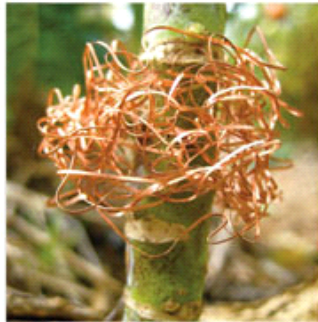

Petro-Canada Lubricants

Gardeners can feel good about fighting insects and disease with new PureSpray GREEN, an organic-listed all-in-one horticultural spray oil for indoor and outdoor use. It's labeled for flowers, fruits, vegetables, shrubs and trees. You can feel good about PureSpray GREEN, as it has been tested and used by professional crop growers worldwide.

Siding-Swab LLC

Gutter-Swab is an effective way to clean outside gutters. The durable cleaning pads are available in two sizes. The G5 fits standard 5-in. aluminum "K"-style gutters and the G6 fits 6-in. oversize gutters. Kit includes plastic pad holder, contour cleaning pad and flat utility pad.